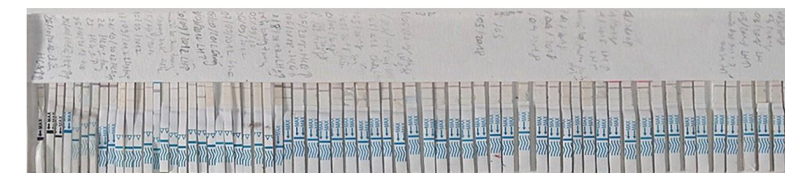

\$2,860

Phong cảnh | Landscape

Nguyễn Thị Diệp
2024

Que thử thai , video, ảnh siêu âm tử cung |
Pregnancy test strips, videos, ultrasound photos of
the uterus

\$4,290

Handwritten notes on a long strip of paper, possibly a page from a book or a manuscript. The text is written in cursive and is mostly illegible due to the angle and blurriness. Some words like "MAX" are visible in blue ink at the bottom of the strip.